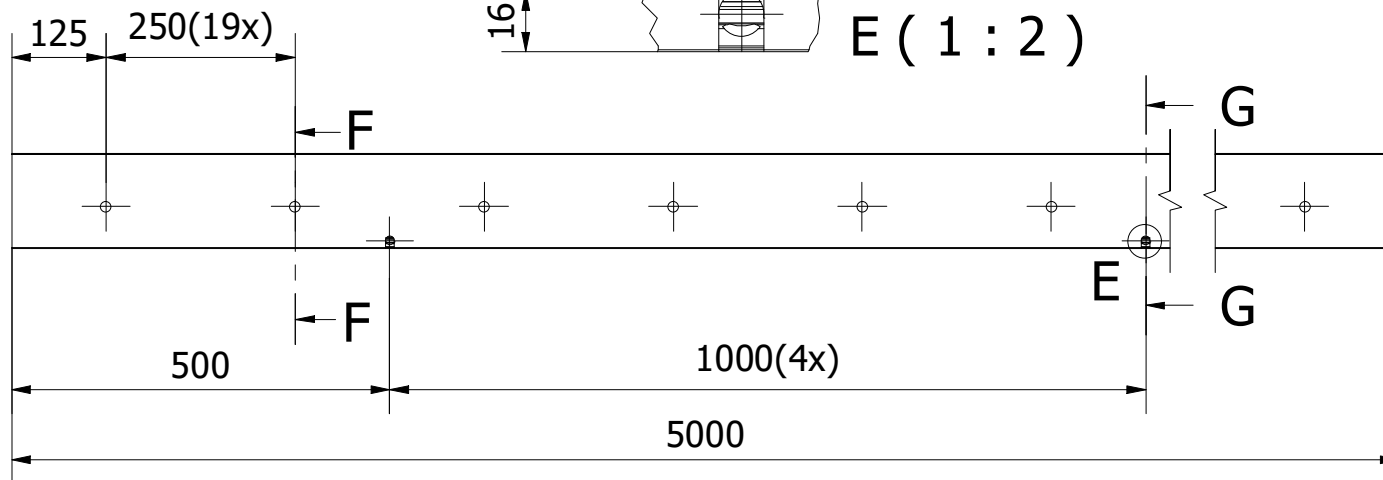

F-F (1 : 5)

G-G (1 : 5)

E (1 : 2)

| | | | |
|--|-----------------------|--|------------|
| Designed by KVB | Created 15.03.2022 | Modified | Comment |
|  | | Description Glass profile TL-6081, L=5000mm aluminum mill finish | |
| | | Article number 10608100510 | Size A4 |