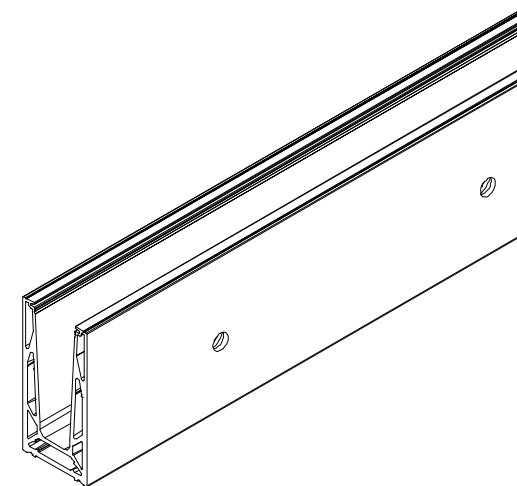

F-F (1 : 5)

G-G (1 : 5)

E (1 : 2)

| | | | |
|--|-----------------------|--|------------|
| Designed by KVB | Created 15.03.2022 | Modified | Comment |
|  | | Description Glass profile TL-6081, L=5000mm aluminum mill finish | |
| | | Article number 10608100510 | Size A4 |