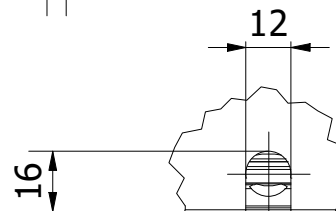

F-F (1 : 5)

G-G (1 : 5)

E (1 : 2)

| | | | |
|--|-----------------------|--|------------|
| Designed by KVB | Created 15.03.2022 | Modified | Comment |
|  | | Description Glass profile TL-6081, L=5000mm aluminum mill finish | |
| | | Article number 10608100510 | Size A4 |