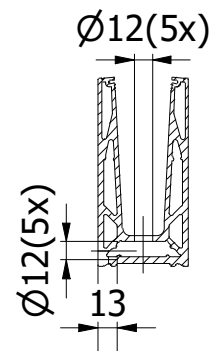

F-F (1 : 5)

G-G (1 : 5)

E (1 : 2)

| | | | |
|--|-----------------------|--|------------|
| Designed by KVB | Created 15.03.2022 | Modified | Comment |
|  | | Description Glass profile TL-6081, L=5000mm aluminum mill finish | |
| | | Article number 10608100510 | Size A4 |