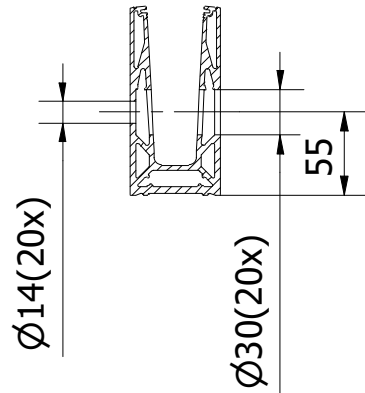

F-F (1 : 5)

G-G (1 : 5)

E (1 : 2)

| | | | |
|--|-----------------------|--|------------|
| Designed by KVB | Created 15.03.2022 | Modified | Comment |
|  | | Description Glass profile TL-6081, L=5000mm aluminum mill finish | |
| | | Article number 10608100510 | Size A4 |